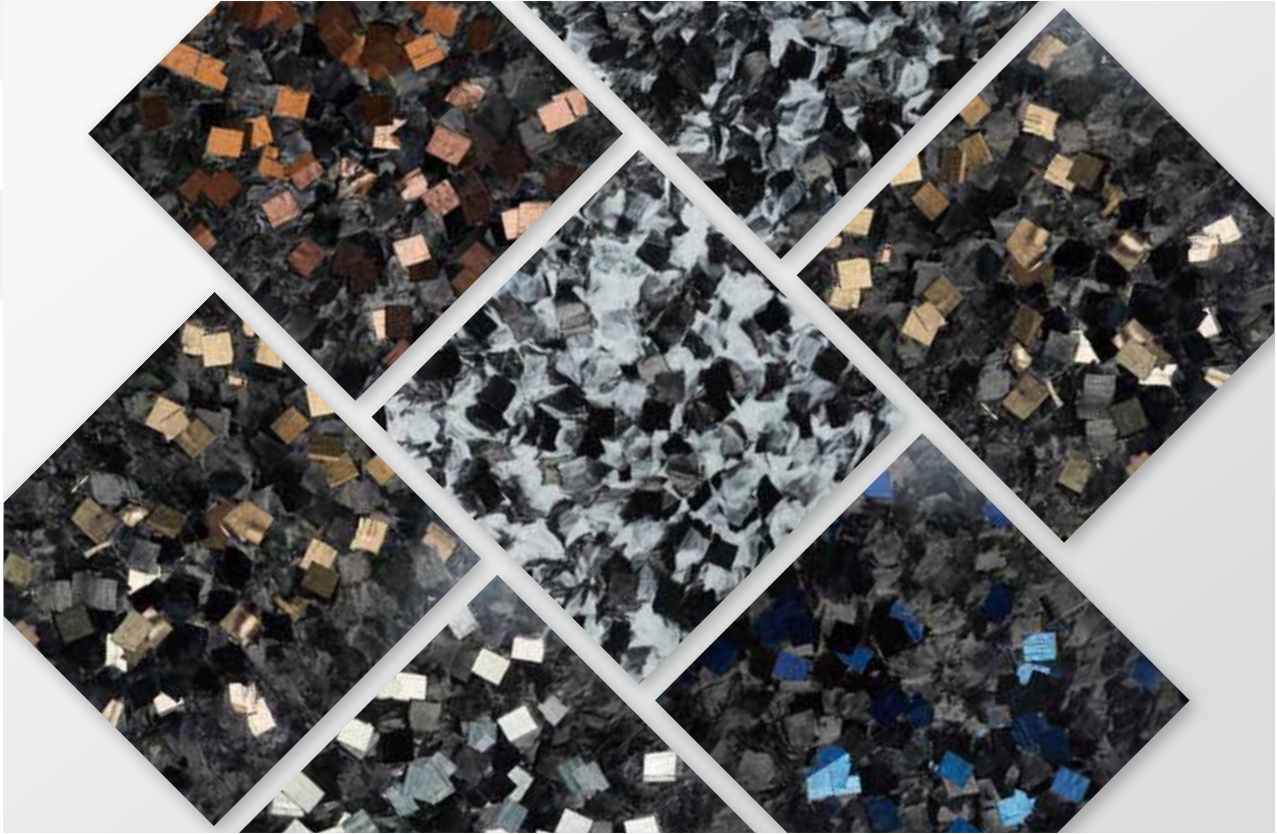

TAFNEX™ Design parts

Combined with Color CF/GFPP/Decorated Material

Originality and Unique design.
We have a lot of option of CMF (Color Material Finish)

LINK : [Gallery | TAFNEX™ | Mitsui Chemicals](#)

Please scan the QR code for
TAFNEX™ information