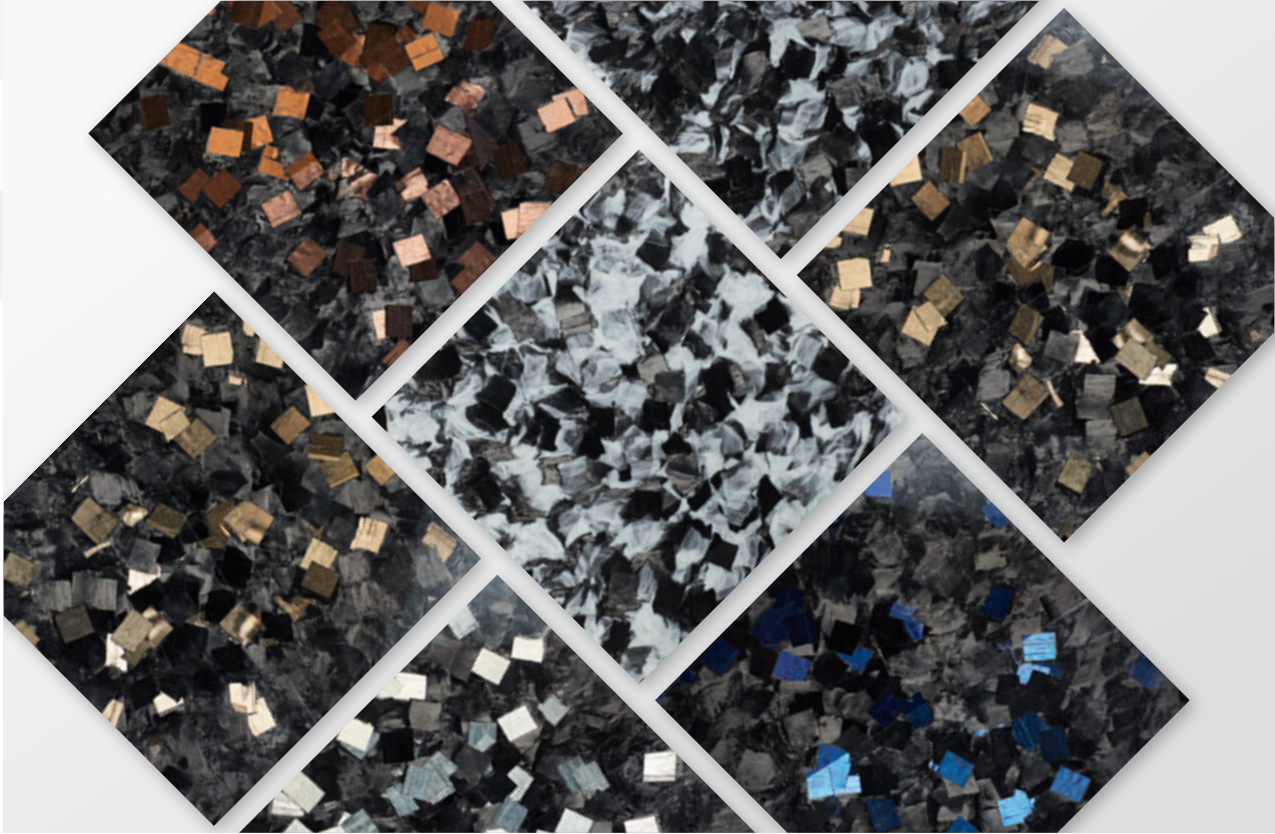

# TAFNEX™ Design sheet 1

Combined with Color CF/GFPP/Decorated Material

**Originality and Unique design.**  
**We have a lot of option of CMF (Color Material Finish)**

LINK : [Gallery | TAFNEX™ | Mitsui Chemicals](#)